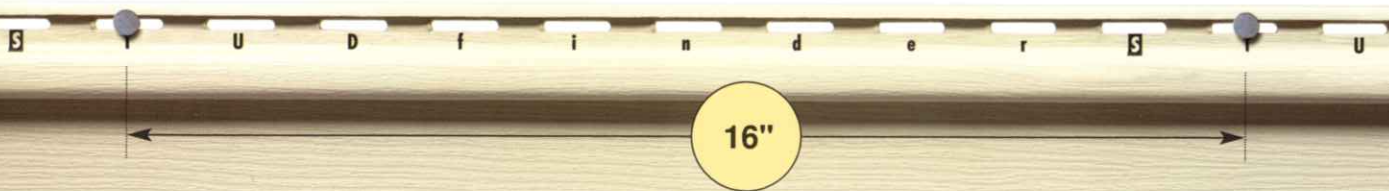

DuraLock™ features an oversized rigid tear-drop shape which is substantially larger than many competitors' locks, providing secure installation.

The angular locking leg creates a secure, snap-fit installation, allowing for necessary expansion and contraction.

The STUDfinder™ Installation System

STUDfinder combines precisely spaced nail slots with indicator letters, designed for accurate and secure installation.

PATENTED

STUDfinder for Accuracy

- Nail slots align with 16" on-center standards for stud spacing.
- Indicator letters help:
 - Determine location of studs
 - Ensure nails are positioned correctly
 - Ensure correct number of nails are used

STUDfinder... because beauty and performance start with a quality installation.

FAST FACTS

LOW GLOSS COLORS	14 Low-Gloss Colors with Coordinating Trim Colors Color-Clear-Through Construction
STYLES AND FINISHES	Double 4" Woodgrain Clapboard Triple 3" Brushed Clapboard Double 5" Woodgrain Clapboard Double 4" Woodgrain Dutchlap Double 5" Woodgrain Dutchlap Single 8" Woodgrain Clapboard Single 6-1/2" Brushed Beaded
THICKNESS	.042" Nominal
NAIL HEM AND LOCK	STUDfinder™ Installation System RigidForm™ 160 Nail Hem Technology and DuraLock™ Post-Formed Lock
PANEL PROJECTION	1/2"
FIRE RATING	Class 1(A)
WARRANTY	Lifetime Limited with PermaColor™ Lifetime Fade Protection