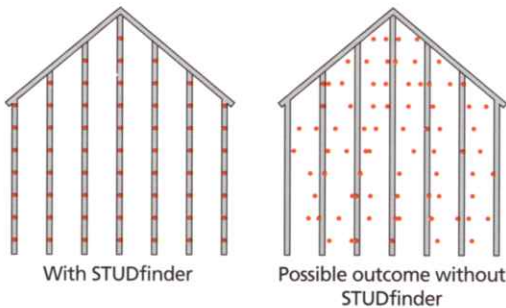

DuraLock™ features an oversized rigid tear-drop shape which is substantially larger than many competitors' locks, providing secure installation.

The angular locking leg creates a secure, snap-fit installation, allowing for necessary expansion and contraction.

The STUDfinder™ Installation System

STUDfinder combines precisely spaced nail slots with indicator letters, designed for accurate and secure installation.

PATENTED

STUDfinder for Accuracy

- Nail slots align with 16" on-center standards for stud spacing.
- Indicator letters help:
 - Determine location of studs
 - Ensure nails are positioned correctly
 - Ensure correct number of nails are used