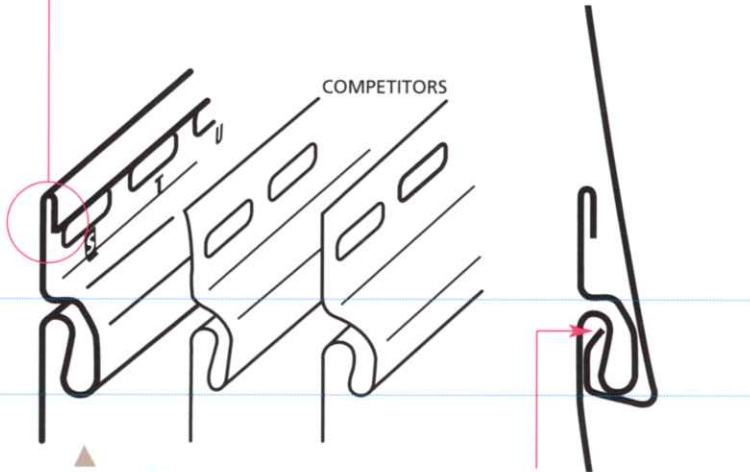

CertainTeed
MAIN STREET™
Siding

CertainTeed 

Quality made certain. Satisfaction guaranteed.™

FEATURES

Rigidform™ Technology

RigidForm 160 (rolled-over nail hem) technology stiffens siding for a straighter-on-the-wall appearance and has been tested to withstand wind load pressures up to 160 mph.

DuraLock™ features an oversized rigid tear-drop shape which is substantially larger than many competitors' locks, providing secure installation.

The angular locking leg creates a secure, snap-fit installation, allowing for necessary expansion and contraction.

The STUDfinder™ Installation System

STUDfinder combines precisely spaced nail slots with indicator letters, designed for accurate and secure installation.

PATENTED

STUDfinder for Accuracy

- Nail slots align with 16" on-center standards for stud spacing.
- Indicator letters help:
 - Determine location of studs
 - Ensure nails are positioned correctly
 - Ensure correct number of nails are used