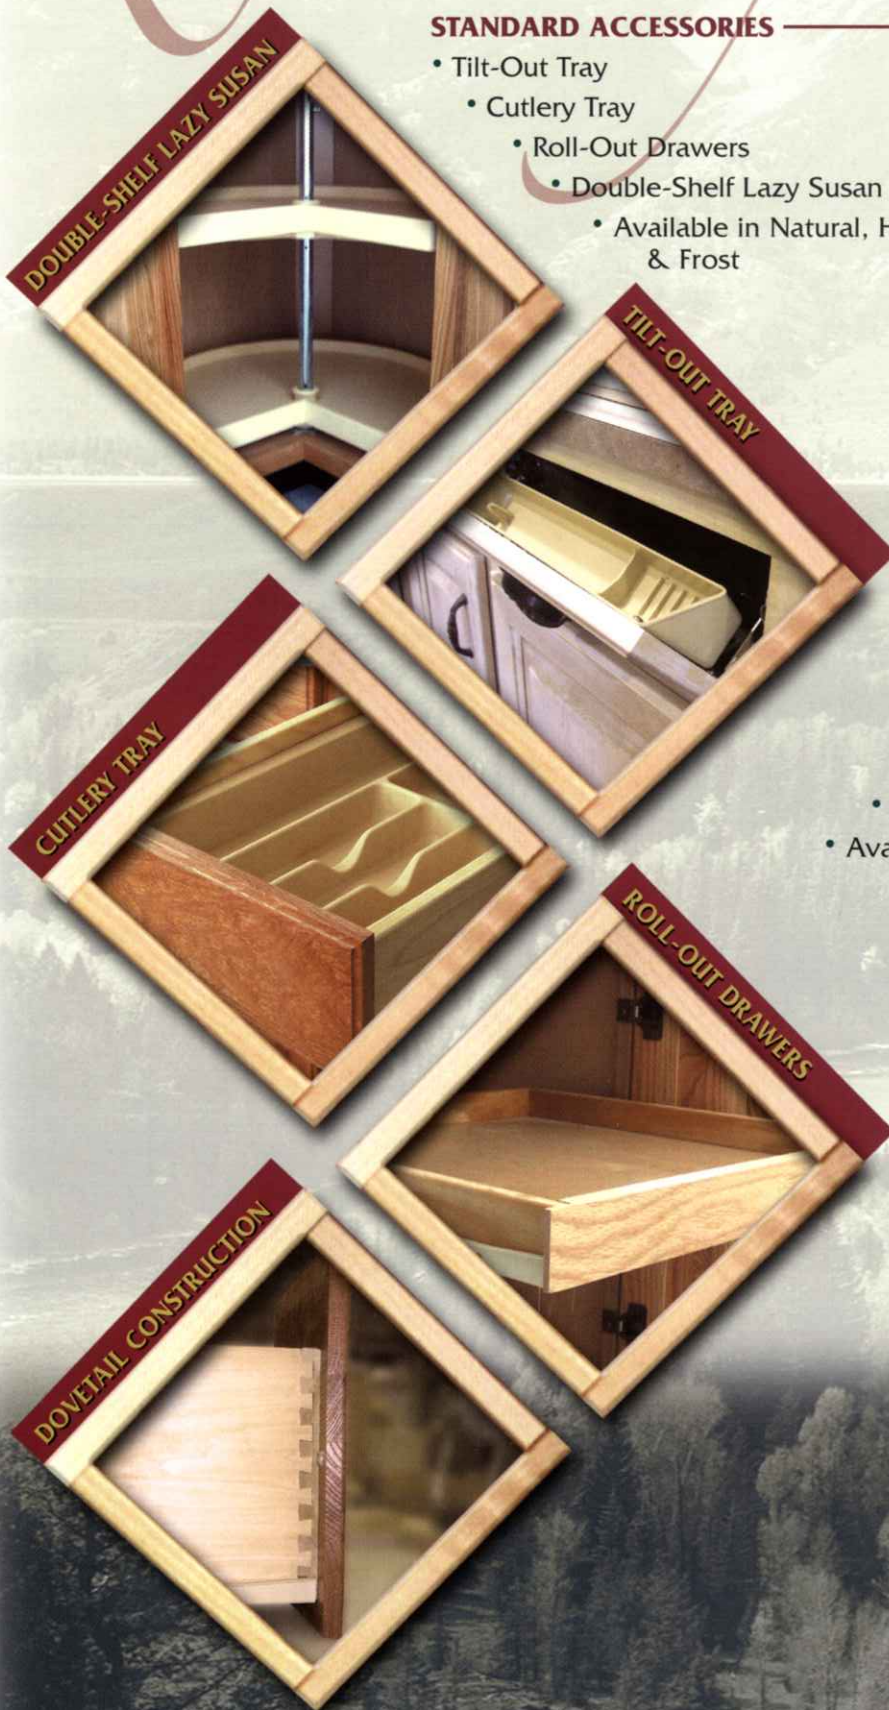

Mill-Wood Kitchens

WHERE QUALITY IS A TRADITION

Quality

Tradition

Quality

STANDARD ACCESSORIES

- Tilt-Out Tray
- Cutlery Tray
- Roll-Out Drawers
- Double-Shelf Lazy Susan
- Available in Natural, Honey & Frost

APEX SERIES STANDARD

Sanibel Madison
Recessed Panel Arch
Red Oak
Shown in Honey

Apex Series Standard
Crown Moulding

STANDARD ACCESSORIES

- Fixed Shelves
- Double-Shelf Lazy Susan
- Available in Natural & Honey