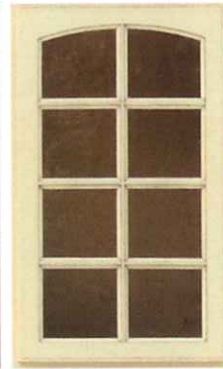

Sanibel Kimble
Raised Panel Arch
Red Oak
Frost

Sanibel Kimble
Raised Panel Arch
White Oak
Honey

Sanibel Kimble
Raised Panel Arch
Maple
Frost

Sanibel Kimble
Raised Panel Square
Cherry
Natural

Sanibel Kimble
Raised Panel Square
Cherry
Red Mahogany

Sanibel Madison
Recessed Panel Arch
Maple
Honey Stain, Brown Glaze

Sanibel Kimble
Raised Panel Arch
Maple
Almond Honey

Sanibel Kimble
Raised Panel Arch
Cherry
Honey Stain, Brown Glaze

Sanibel Kimble
Raised Panel Cathedral
Cherry
Cherry Spice, Black Glaze

Mullion
8 Lite Arch
Maple
Almond Honey

Mullion
Available in Square,
Arch and Cathedral.
Grill pattern may
change based on
overall height
of cabinet.

Door Styles

About Our Hardwoods

RED OAK (standard) ———
This wood offers white to light brown sapwood and a heartwood that is pinkish to reddish brown. It is similar in appearance to white, but offers a slightly less pronounced figure due to the smaller rays.